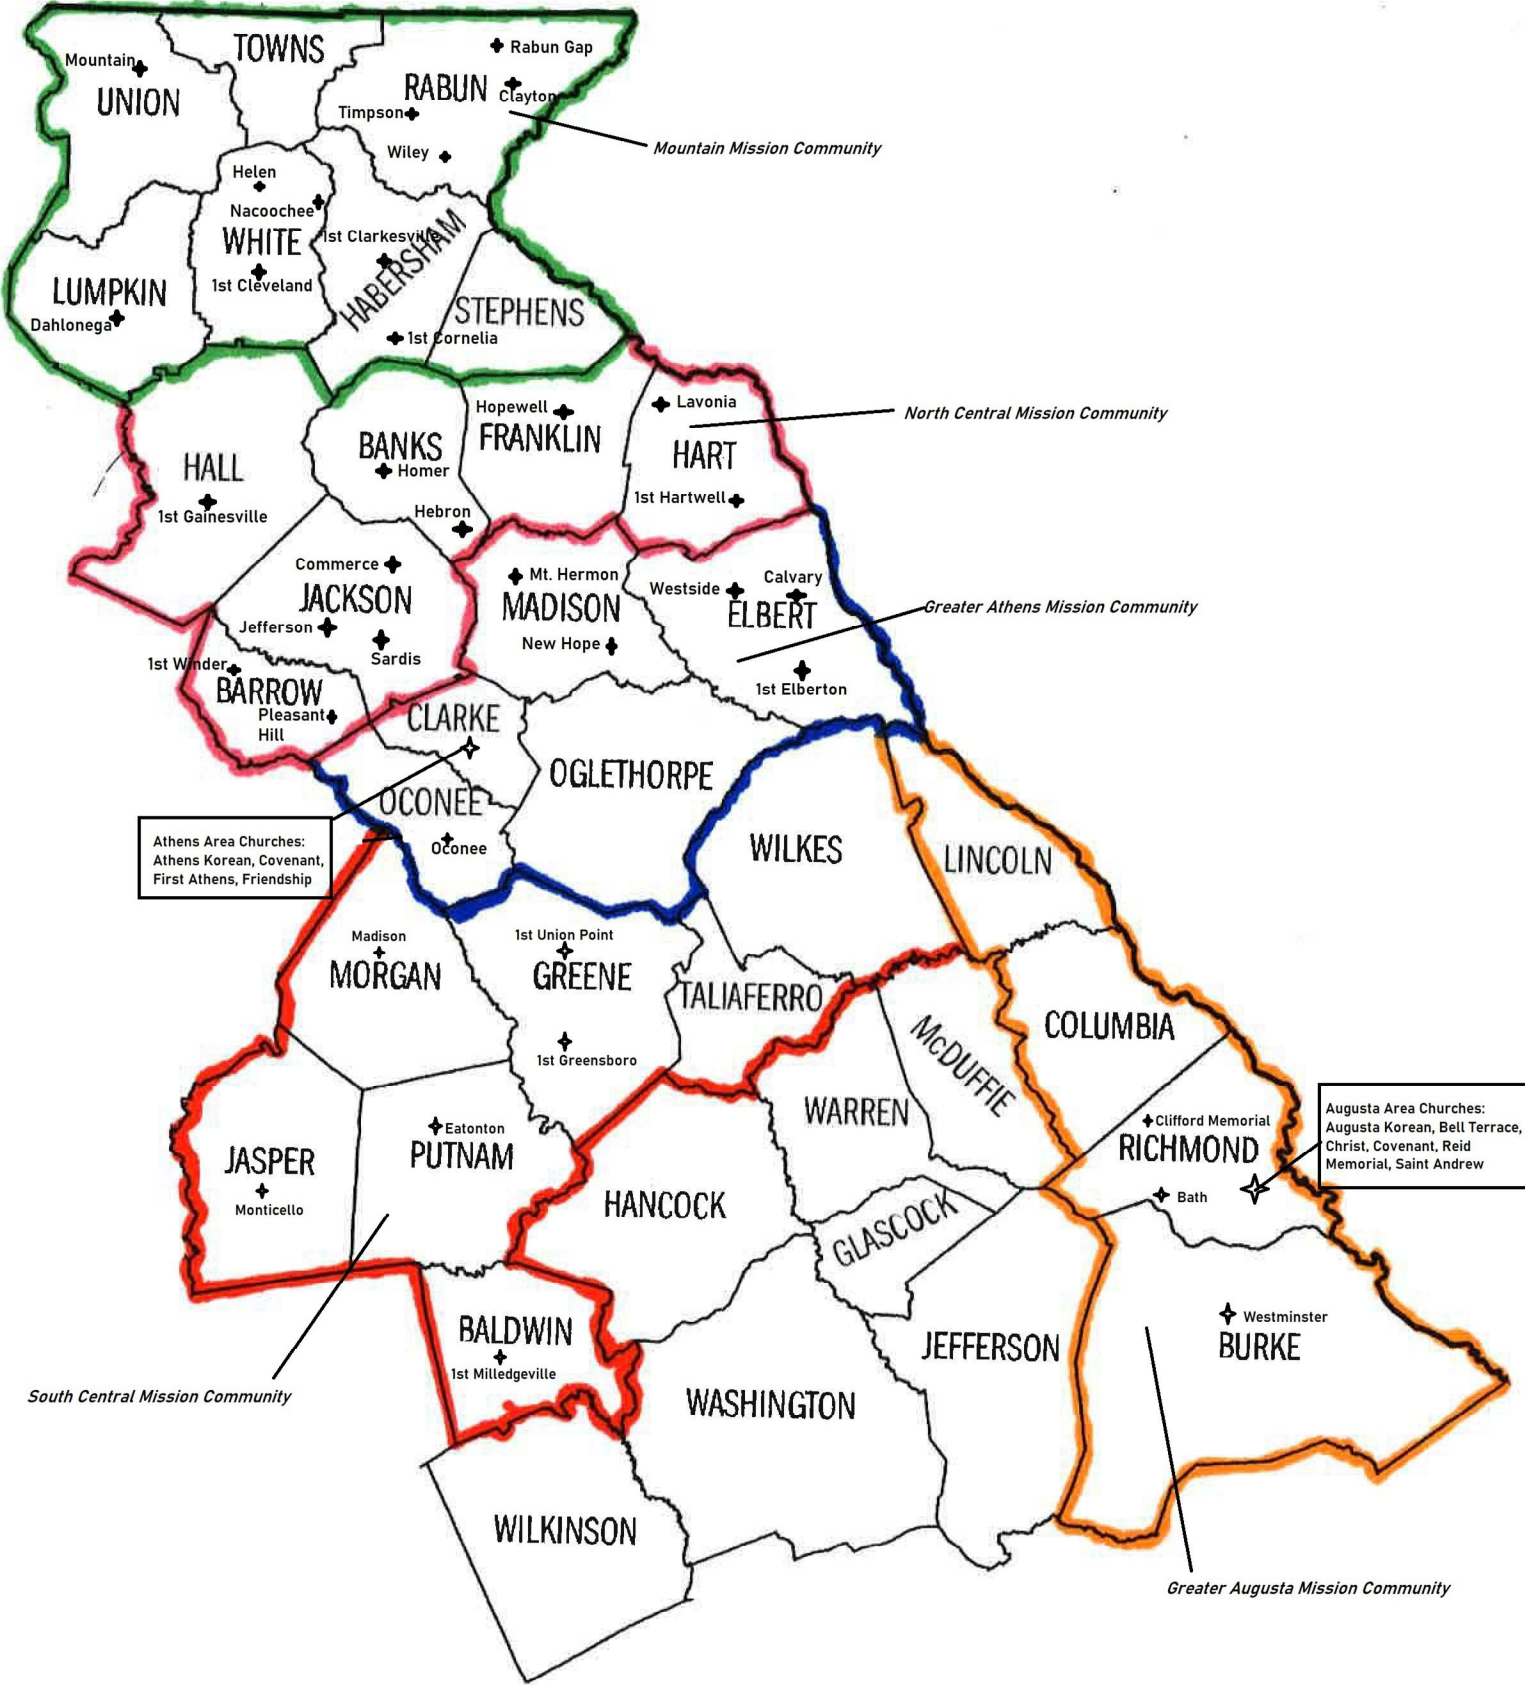

NORTHEAST GEORGIA PRESBYTERY
Mission Communities

Hancock, Warren, McDuffie, Wilkinson, Washington, Glascock, and Jefferson counties are not included in mission communities as there are no active PC(USA) churches in these counties at this time.